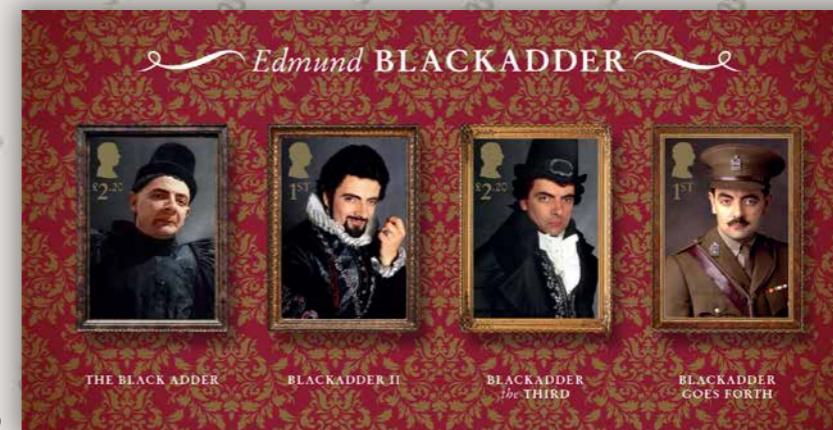

2 Miniature Sheet | MZ187 £6.60

- A celebration of Edmund Blackadder in all his guises across six centuries and four TV series.
- The Miniature Sheet's stamps depict Rowan Atkinson as the scheming, amoral hero in framed portraits set against a backdrop of Regency-style wallpaper.
- A unique stamp souvenir charting the evolution of legendary character.
- Two First Class and two £2.20 portrait stamps.