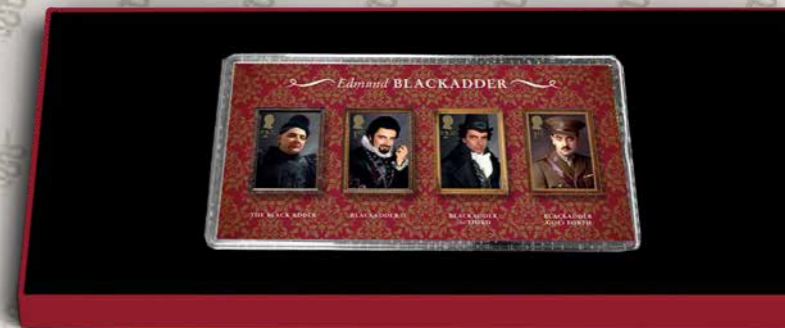

8 Gold Miniature Sheet | MZ188 £149.99

- A highly collectible edition of the Edmund Blackadder Miniature Sheet layered in 24 carat gold.
- This stunning souvenir includes a stylish, bespoke presentation case and a numbered certificate of authenticity.
- Limited to just 1,000 sheets.

A limited edition of just 1,000