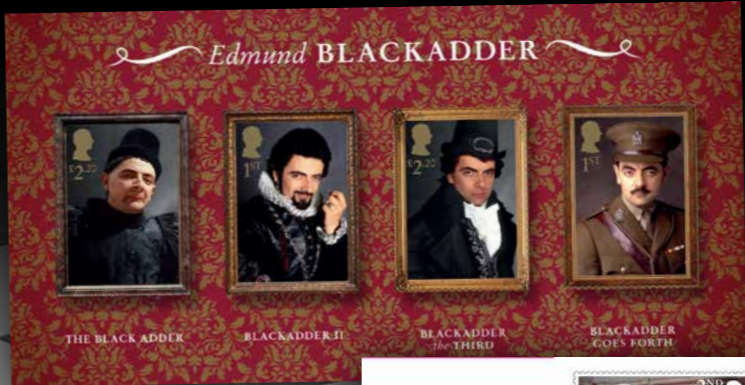

FIRST

BLACKADDER

Wednesday 17 May 2023

Celebrating 40 years of
a UK sitcom favourite

Mr C Davies
14 Imogen Street
ALTRINCHAM
WA20 9IW