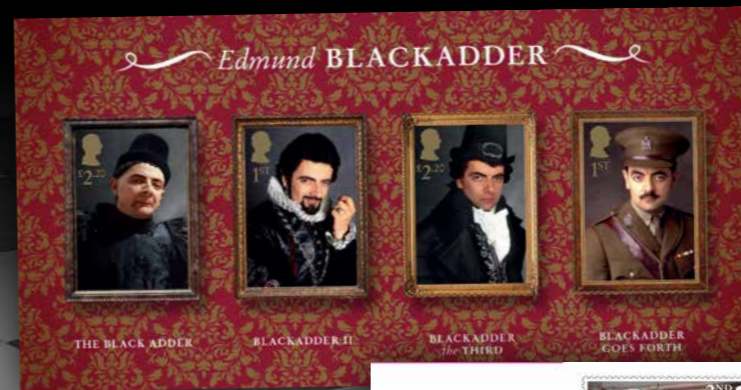

BLACKADDER
Wednesday 17 May 2023
Celebrating 40 years of
a UK sitcom favourite