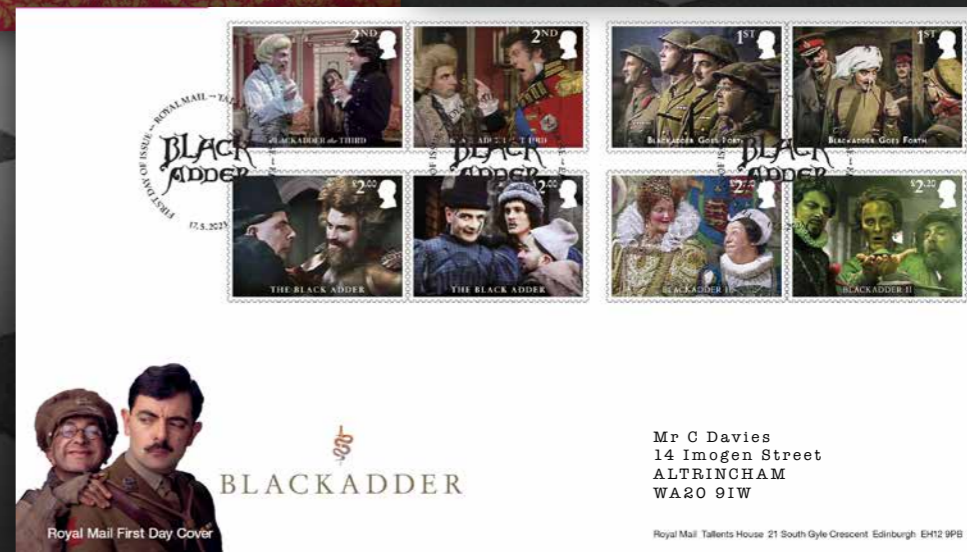

[facebook.com/royalmailstamps](https://www.facebook.com/royalmailstamps) [@RoyalMailStamps](https://twitter.com/RoyalMailStamps) [Instagram/royalmailofficial](https://www.instagram.com/royalmailofficial)

[royalmail.com/blackadder](https://www.royalmail.com/blackadder)

Blackadder featured with kind permission of Rowan Atkinson, Richard Curtis, Ben Elton and John Lloyd.
Blackadder television stills © BBC, used with permission from BBC Motion Gallery/Getty Images.

Royal Mail and the cruciform are trade marks of Royal Mail Group Ltd. © Royal Mail Group Ltd 2023. All rights reserved.
If undelivered please return to Royal Mail, Tallents House, 21 South Gyle Crescent, Edinburgh, EH12 9PB, Scotland.

Mr C Davies
14 Imogen Street
ALTRINCHAM
WA20 9IW