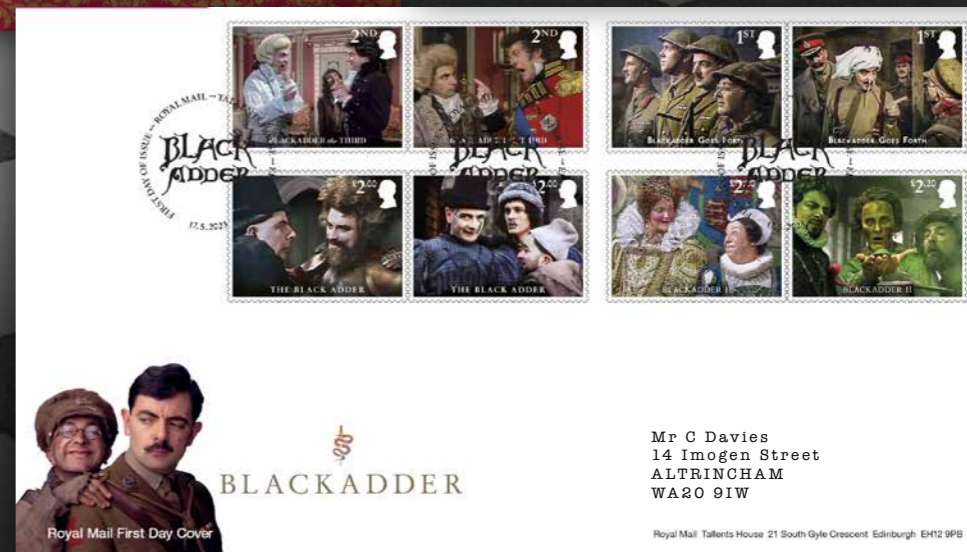

facebook.com/royalmailstamps @RoyalMailStamps Instagram/royalmailofficial

royalmail.com/blackadder

Blackadder featured with kind permission of Rowan Atkinson, Richard Curtis, Ben Elton and John Lloyd.
Blackadder television stills © BBC, used with permission from BBC Motion Gallery/Getty Images.

Royal Mail and the cruciform are trade marks of Royal Mail Group Ltd. © Royal Mail Group Ltd 2023. All rights reserved.
If undelivered please return to Royal Mail, Tallents House, 21 South Gyle Crescent, Edinburgh, EH12 9PB, Scotland.

Mr C Davies
14 Imogen Street
ALTRINCHAM
WA20 9IW